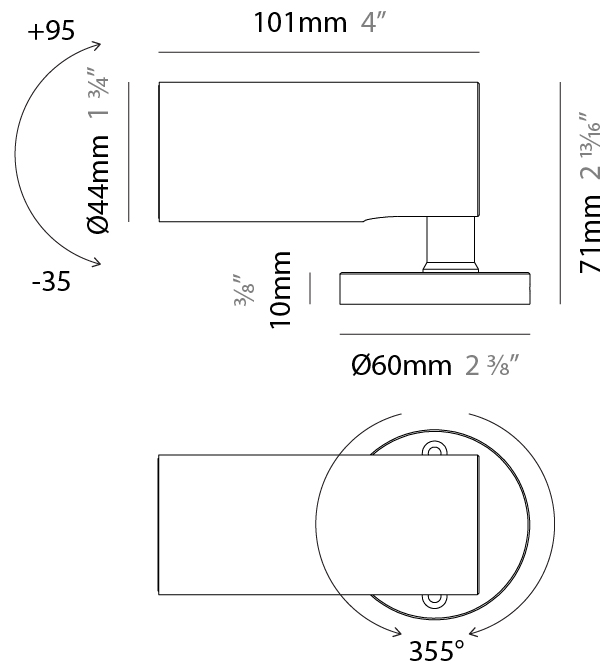

GENERAL

Series: Vario
Subseries: Vario 40
Brand: Unonovesette
Division: Exterior
Mounting Type: Surface
Mounting Location: Above Ground
Subcategory: Flood

PHYSICAL

Shape: Cylinder
Diameter (mm): 44
Diameter (in): 1 3/4
Height (mm): 101
Height (in): 4
Light Distribution: Adjustable / Direct
Weight (kg): 0.27
Weight (lbs): 0.59
Installation Requirement: Surface mounted / Spike / Tree strap
Diffuser: Extra clear tempered / Frosted glass 3mm
Fixture Finish: ABA / ANA / ASB
Fixture Material: Anodized Aluminum 6026 / Machined Aged Brass
Cable Details: 350mm NS20N PCP 2x0.5 mm2

ELECTRICAL

Lamp Type: LED
Total Output Wattage (W): 3.6
Dimming: Non-Dimmable / 0-10V Dimming
Driver Included: No
Driver Location: Remote
Driver Type: Constant Voltage - Universal
Driver Class: Class 2
Input Voltage (V): 120 - 277
Output Voltage (V): 24

LED

Number of LEDs: 1
Color Temperature (°K): 2200 / 2700 / 3000 / 4000
Nominal Lumen (lm): 173 / 233 / 283 / 343
CRI: >90 CRI
Lamp Life (hrs): 100000

OPTICAL

Optic°: 10 / 23 / 43 / 10x40 / 40x10
Beam Angle: Narrow / Medium / Wide / Elliptical
Adjustability: Rotational 355°

RATINGS AND CERTIFICATIONS

Certified By: Certified for North American Standards
IP rating: IP66
IK Rating: IK07