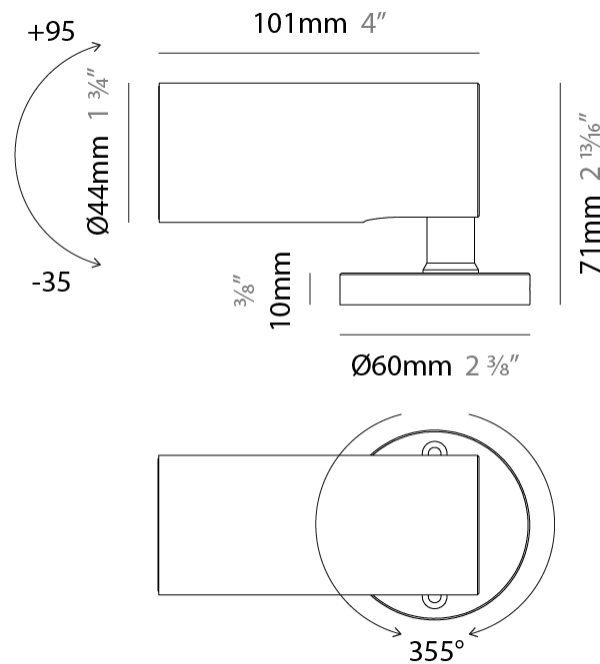

GENERAL

Series: Vario
Subseries: Vario 40
Brand: Unonovesette
Division: Exterior
Mounting Type: Surface
Mounting Location: Above Ground
Subcategory: Flood

PHYSICAL

Shape: Cylinder
Diameter (mm): 44
Diameter (in): 1 3/4
Height (mm): 101
Height (in): 4
Light Distribution: Adjustable / Direct
Weight (kg): 0.27
Weight (lbs): 0.59
Installation Requirement: Surface mounted / Spike / Tree strap
Diffuser: Extra clear tempered / Frosted glass 3mm
Fixture Finish: ABA / ANA / ASB
Fixture Material: Anodized Aluminum 6026 / Machined Aged Brass
Cable Details: 350mm NS20N PCP 2x0.5 mm2

ELECTRICAL

Lamp Type: LED
Total Output Wattage (W): 2.6
Dimming: Non-Dimmable / 0-10V Dimming
Driver Included: No
Driver Location: Remote
Driver Type: Constant Voltage - Universal
Driver Class: Class 2
Input Voltage (V): 120 - 277
Output Voltage (V): 24

LED

Number of LEDs: 1
Color Temperature (°K): 2200 / 2700 / 3000 / 4000
Nominal Lumen (lm): 110 / 160 / 210 / 270
CRI: >90 CRI
Lamp Life (hrs): 100000

OPTICAL

Optic°: 10 / 23 / 43 / 10x40 / 40x10
Beam Angle: Narrow / Medium / Wide / Elliptical
Adjustability: Rotational 355°

RATINGS AND CERTIFICATIONS

Certified By: Certified for North American Standards
IP rating: IP66
IK Rating: IK07