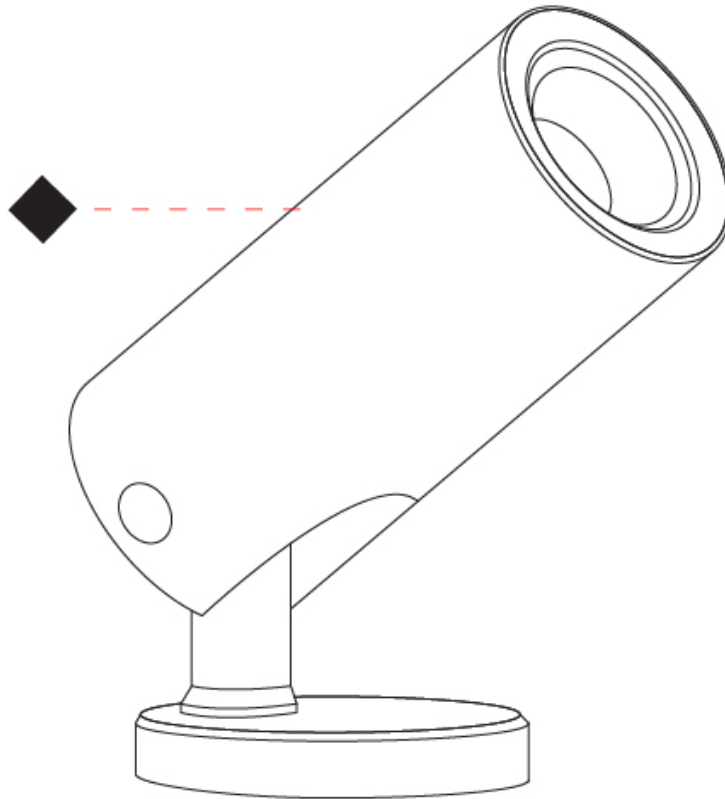

VARIO 40 SURFACE

E12F0003-

PROJECT _____

TYPE _____

SPECIFIER _____

QUANTITY _____

DATE _____

E