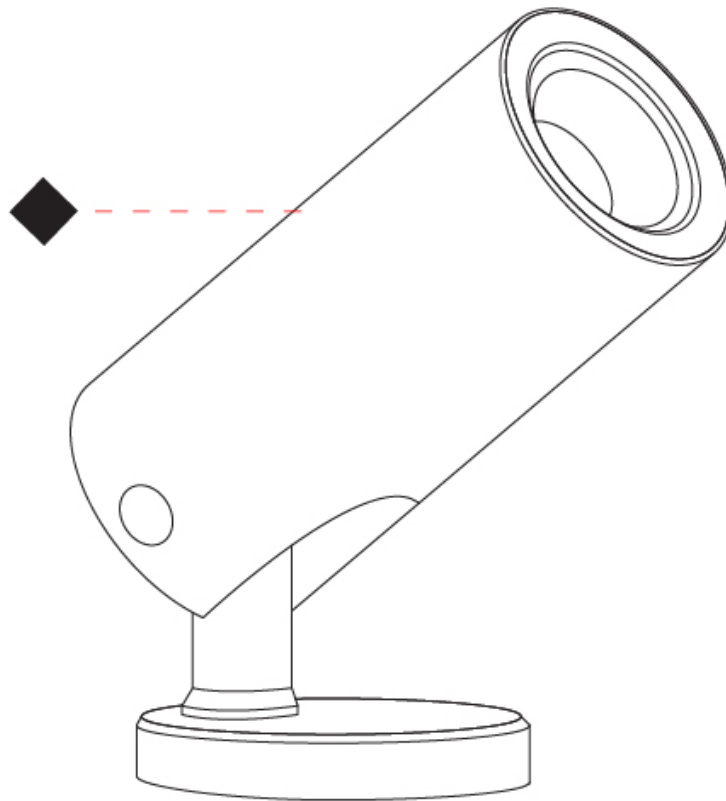

VARIO 40 SURFACE

E12F0002-

PROJECT _____

TYPE _____

SPECIFIER _____

QUANTITY _____

DATE _____

E